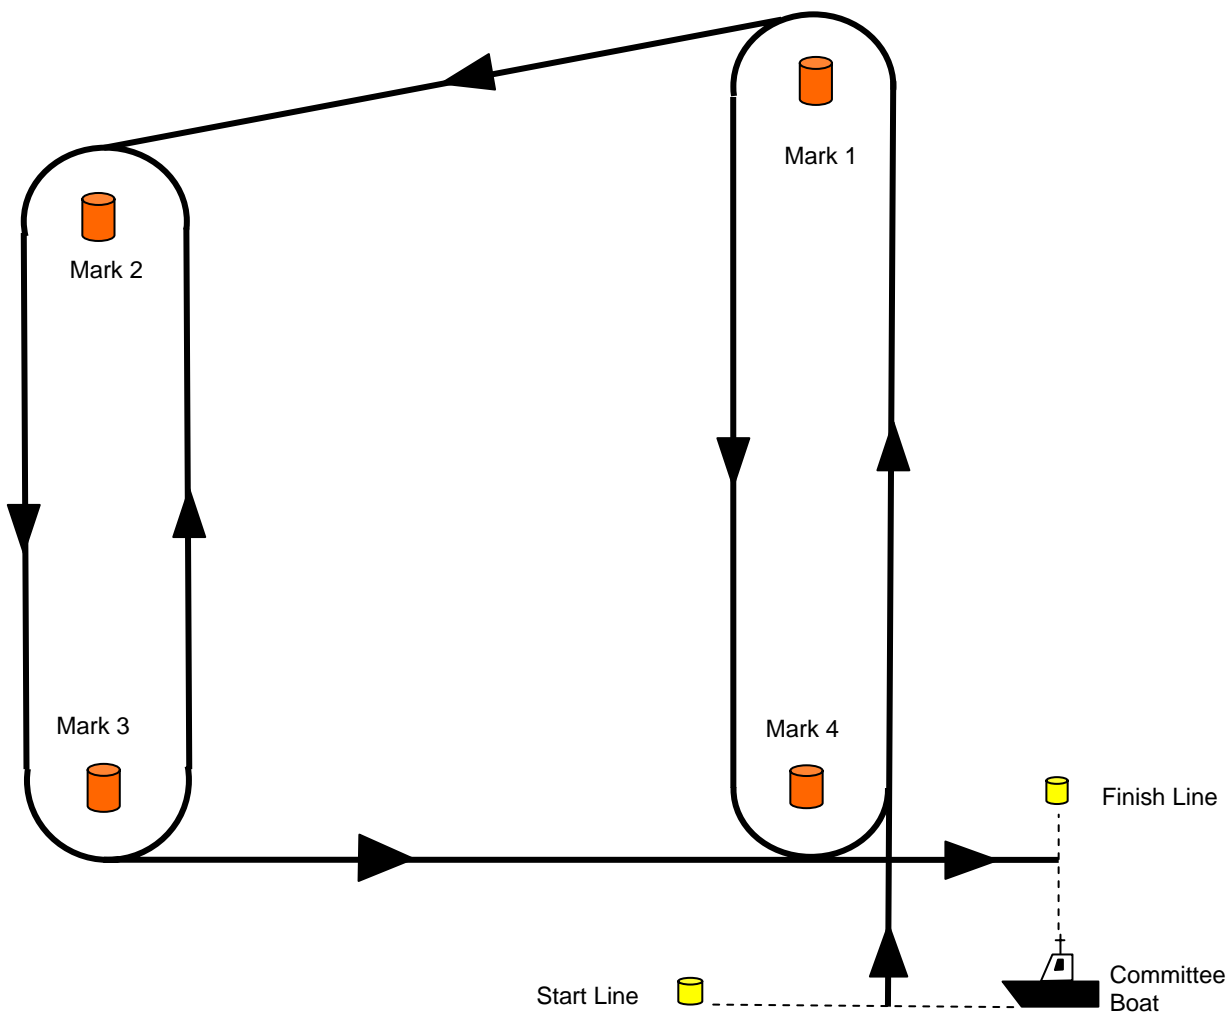

Thorpe Bay Yacht Club

Appendix A - The Course. Course type 1

29ers & Musto Skiffs

- 1 Lap: 1,2,3,4, Finish
- 2 Laps: 1,2,3,2,3,4, Finish
- 3 Laps: 1,2,3,2,3,2,3,4, Finish
- 4 Laps: 1,2,3,2,3,2,3,2,3,4, Finish

All Marks to Port

49ers & B14s

- 1 Lap: 1,4, Finish
- 2 Laps: 1,4,1,4, Finish
- 3 Laps: 1,4,1,4,1,4, Finish
- 4 Laps: 1,4,1,4,1,4,1,4, Finish

All Marks to Port

Thorpe Bay Yacht Club

Appendix A - The Course. Course type 2

29ers & Musto Skiffs

- 1 Lap: 1a,2 Finish
- 2 Laps: 1a,2,1a,2 Finish
- 3 Laps: 1a,2,1a,2,1a,2 Finish
- 4 Laps: 1a,2,1a,2,1a,2,1a,2 Finish

49ers & B14s

- 1 Lap: 1,2 Finish
- 2 Laps: 1,2,1,2 Finish
- 3 Laps: 1,2,1,2,1,2 Finish
- 4 Laps: 1,2,1,2,1,2,1,2 Finish